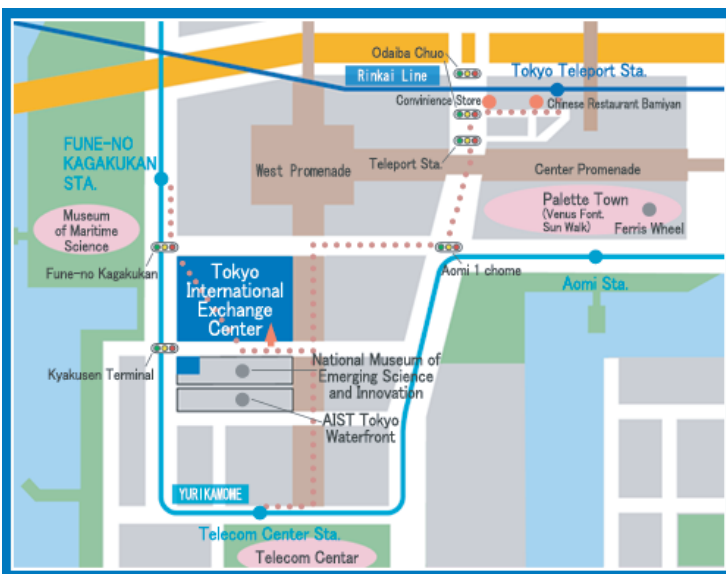

■ Odaiba Area Map

■ TIEC Vicinity Map

Tokyo International Exchange Center
2-79 Aomi, Koto-ku, Tokyo 135-8630 JAPAN

/Project Division,
Tokyo International Exchange Center
TEL 03-5520-6001

/Administrative Division,
Tokyo International Exchange Center
TEL 03-5520-6000