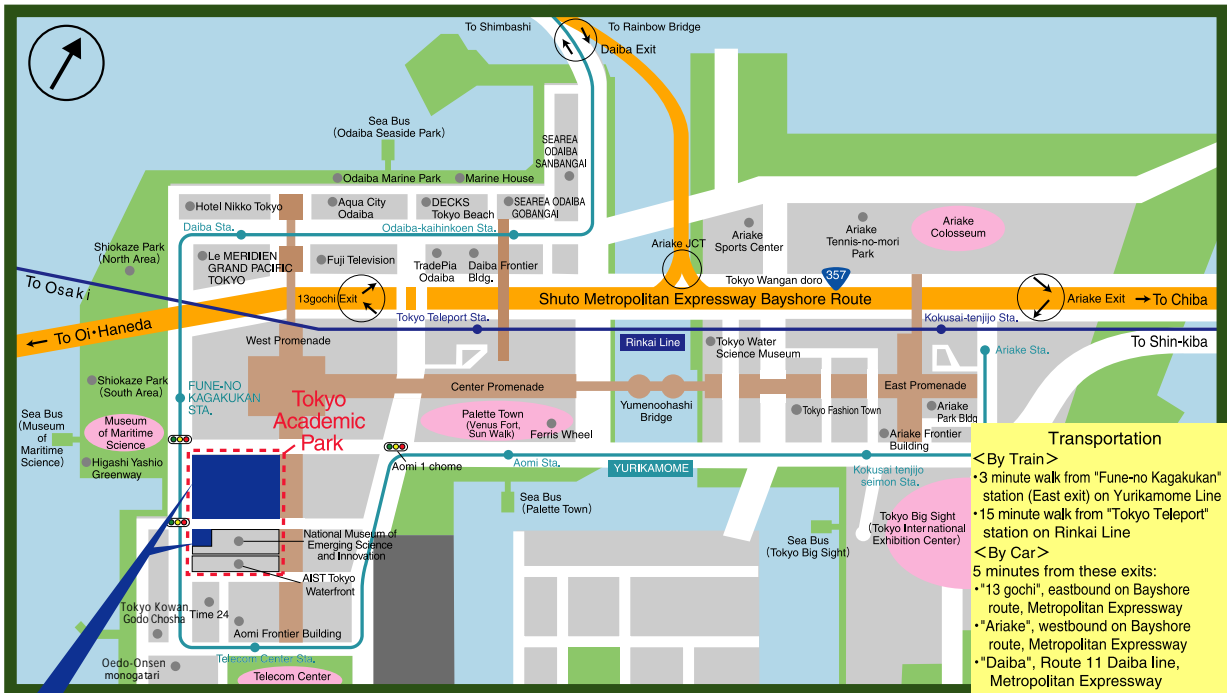

■ Odaiba Area Map

■ TIEC Vicinity Map

Tokyo International Exchange Center
2-79 Aomi, Koto-ku, Tokyo 135-8630 JAPAN

/Project Division,
Tokyo International Exchange Center
TEL 03-5520-6001

/Administrative Division,
Tokyo International Exchange Center
TEL 03-5520-6000