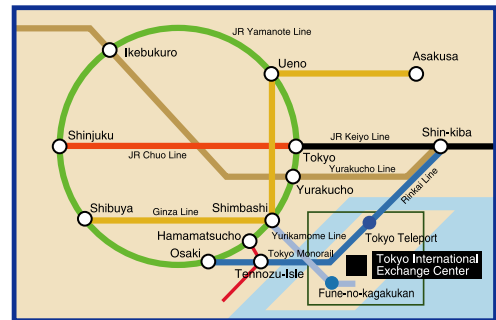

■ Odaiba Area Map

■ TIEC Vicinity Map

Tokyo International Exchange Center
2-79 Aomi, Koto-ku, Tokyo 135-8630 JAPAN

/Project Division,
Tokyo International Exchange Center
TEL 03-5520-6001

/Administrative Division,
Tokyo International Exchange Center
TEL 03-5520-6000